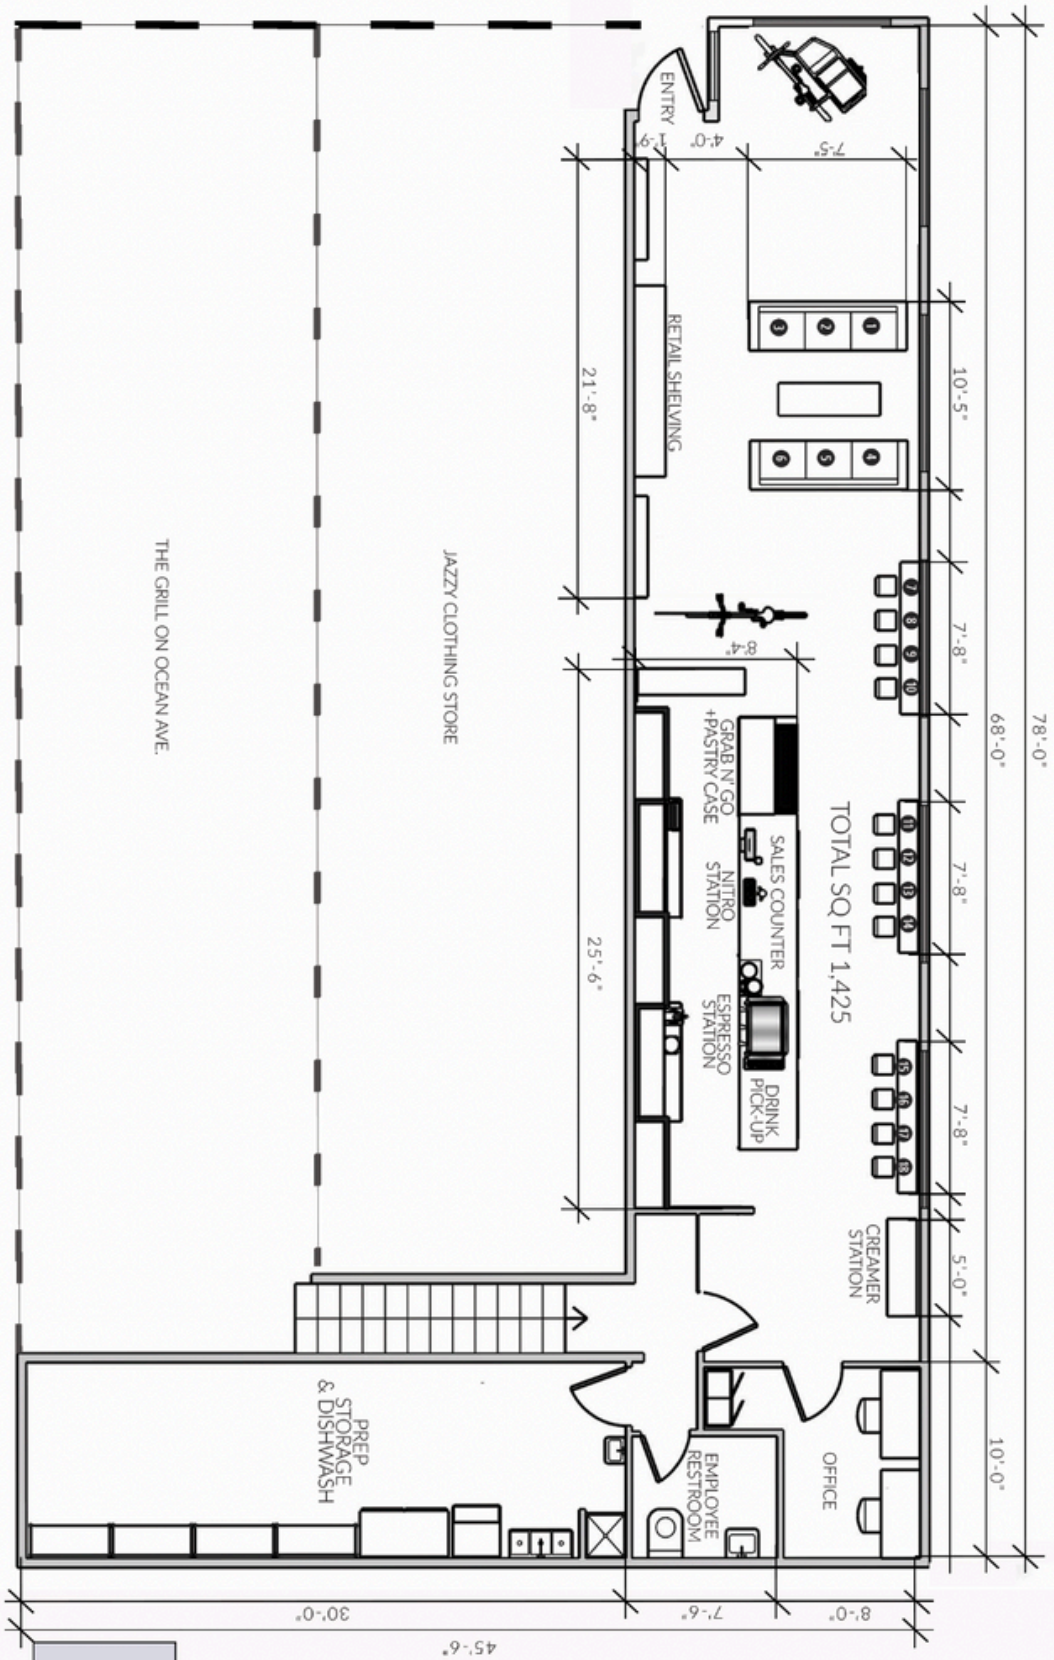

SEATING PLAN AND LAYOUT

OUTDOOR TRASH AREA
ON RED EAGLE LANE
ACCESSED VIA STAIRWAY