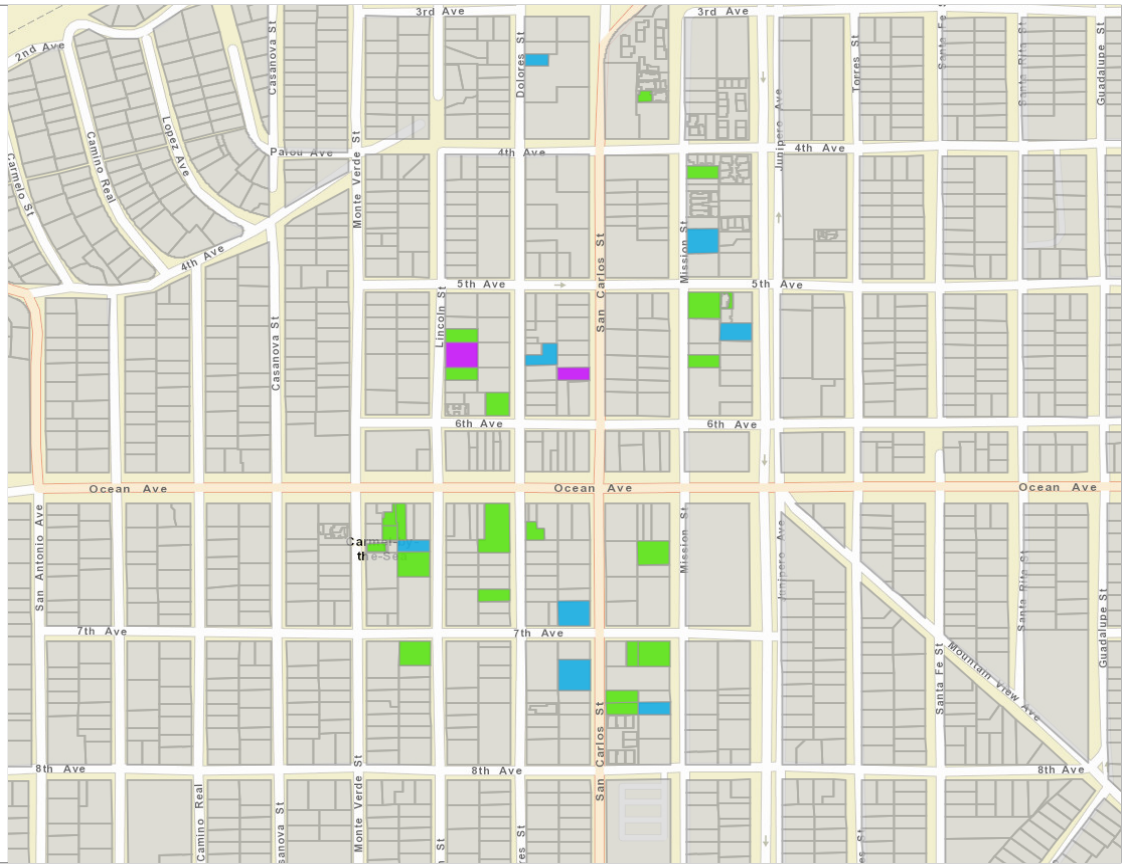

Approved Transient Rental Unit Locations

Number Of Approved Transient Rental Units Per Site

- 1
- 2
- 3

No Transient Rental Permit

Updated 03/06/2020

Bureau of Land Management, Esri, HERE, Garmin, INCREMENT P, NGA, USGS