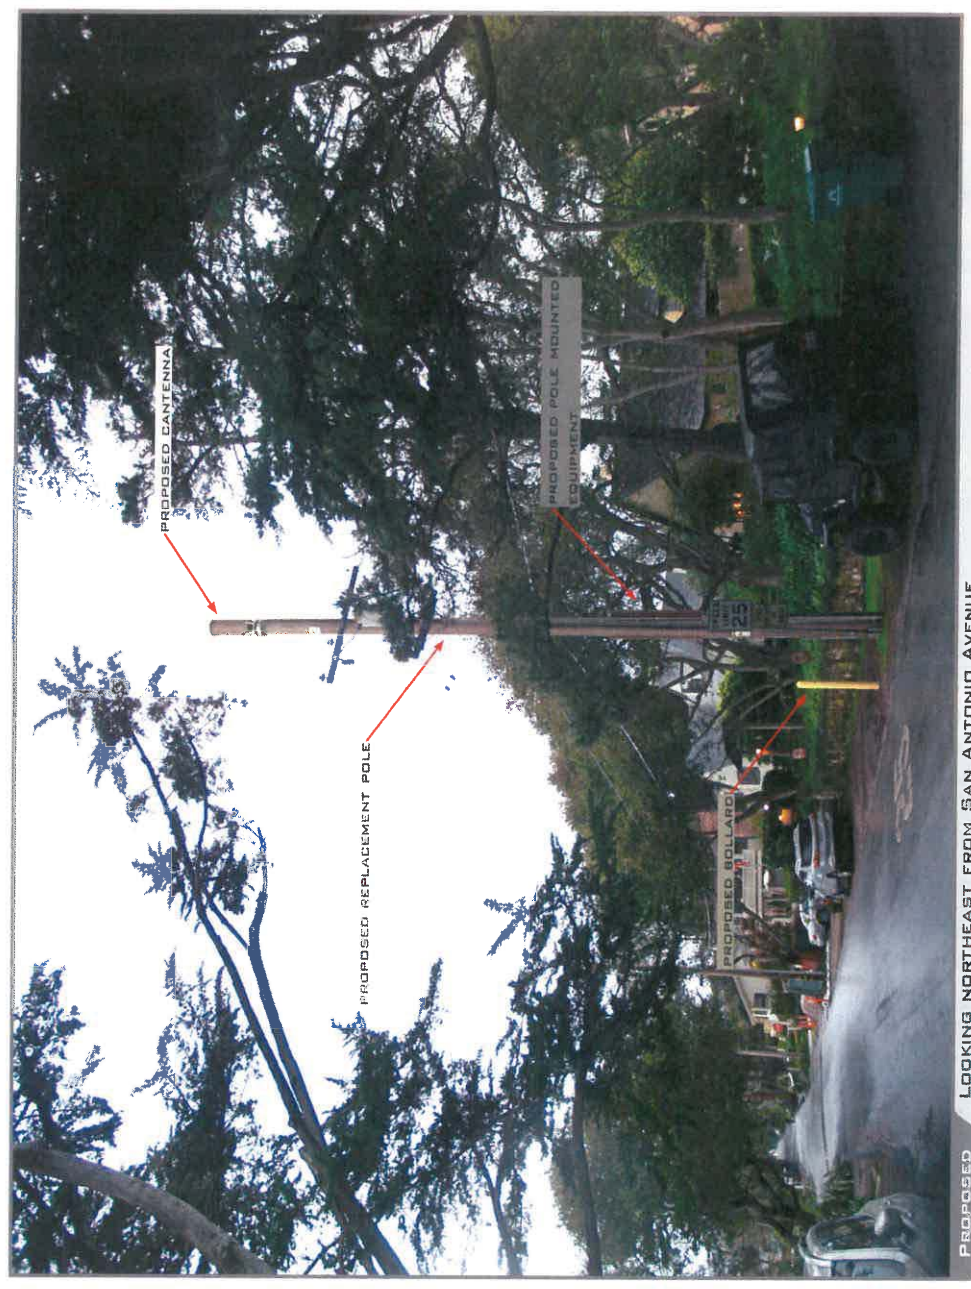

SOUTH CARMEL 002

110 SAN ANTONIO AVE, 3SE 13TH AVE CARMEL CA 93923

RECEIVED

JUN 26 2019

City of Carmel-by-the-Sea
Planning & Public Works Dept.

VIEW 1

LOCATION
©2019 Google Maps

PROPOSED
LOOKING NORTHEAST FROM SAN ANTONIO AVENUE