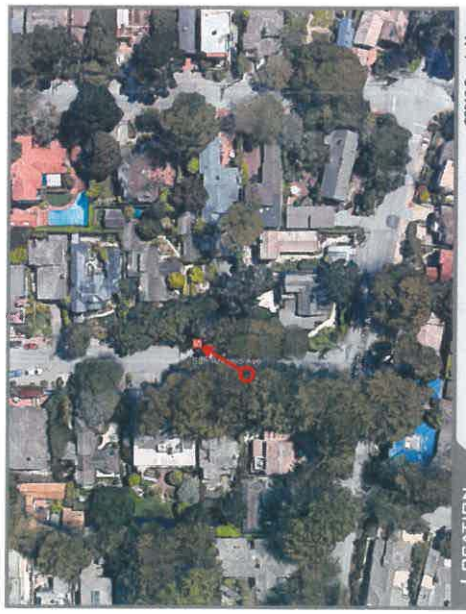

SOUTH CARMEL 002

110 SAN ANTONIO AVE, 3SE 13TH AVE CARMEL CA 93923

RECEIVED

JUN 26 2019

City of Carmel-by-the-Sea
Planning & Public Works Dept.

VIEW 1

LOCATION
©2019 Google Maps

PROPOSED
LOOKING NORTHEAST FROM SAN ANTONIO AVENUE