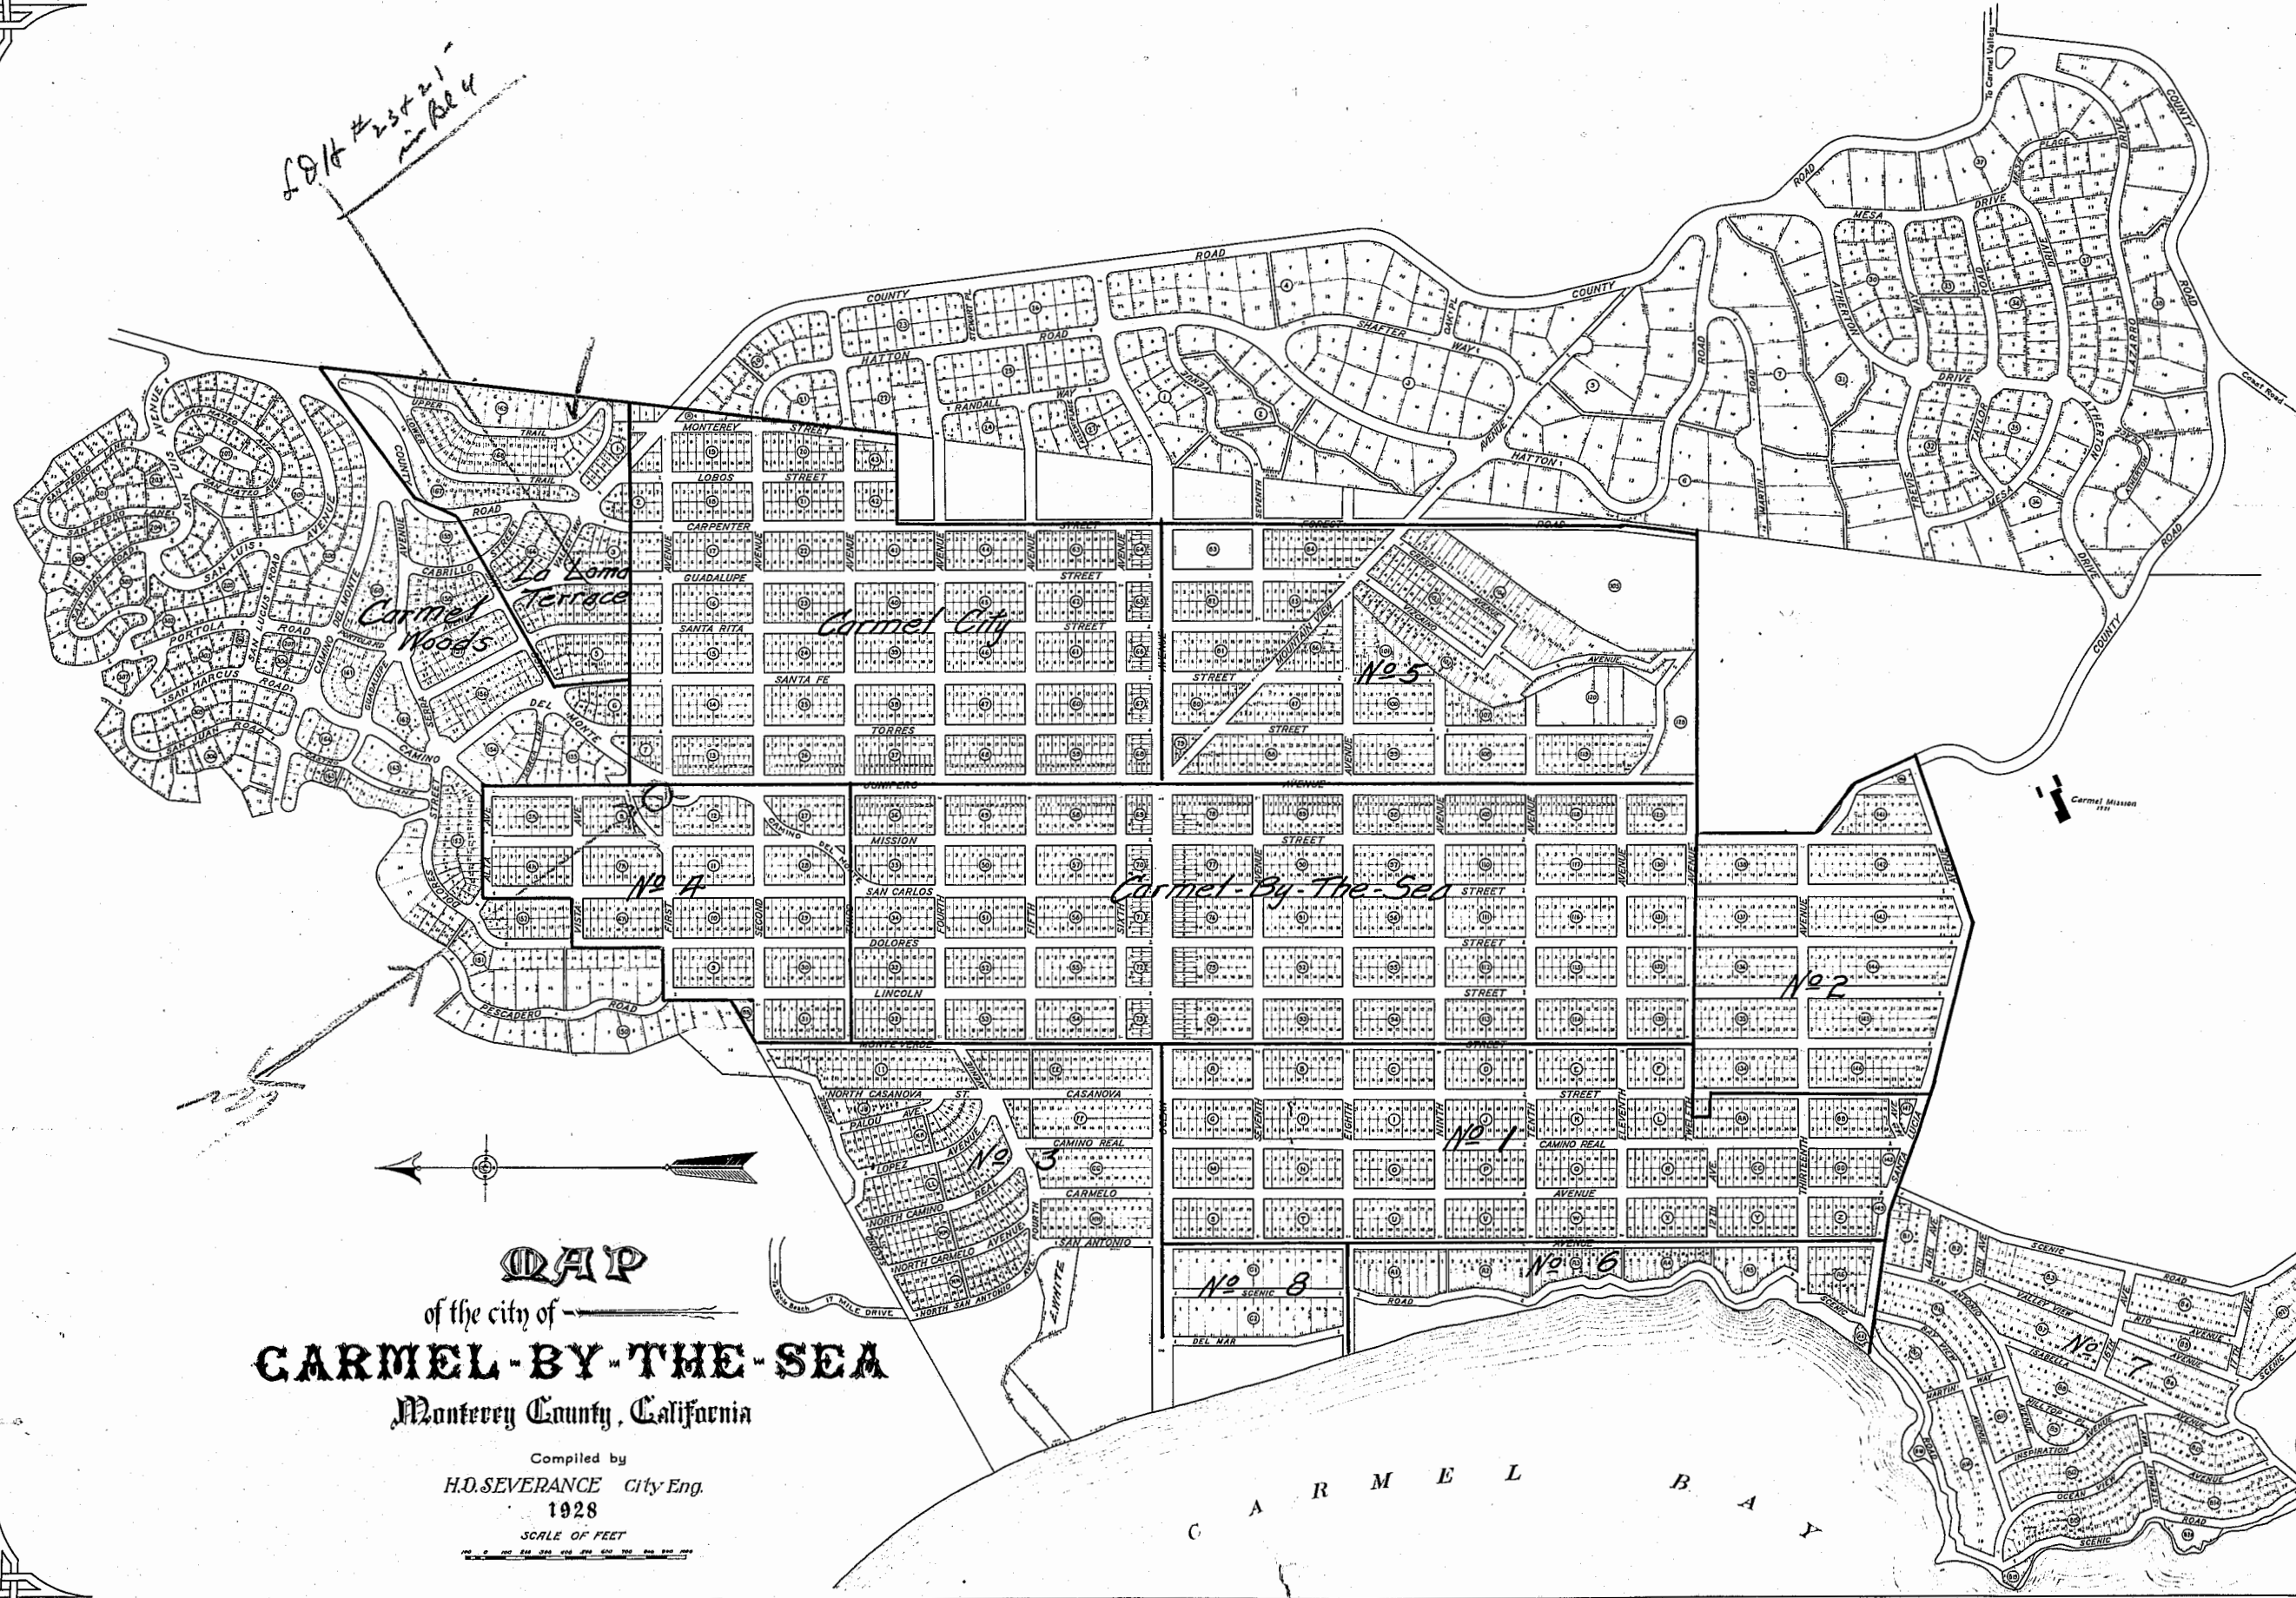

LOT # 23+21 -
in Blk 4

MAP
of the city of
CARMEL-BY-THE-SEA
Monterey County, California

Compiled by
H.O. SEVERANCE City Eng.
1928

SCALE OF FEET
0 100 200 300 400 500 600 700 800 900 1000

C A R M E L B A Y