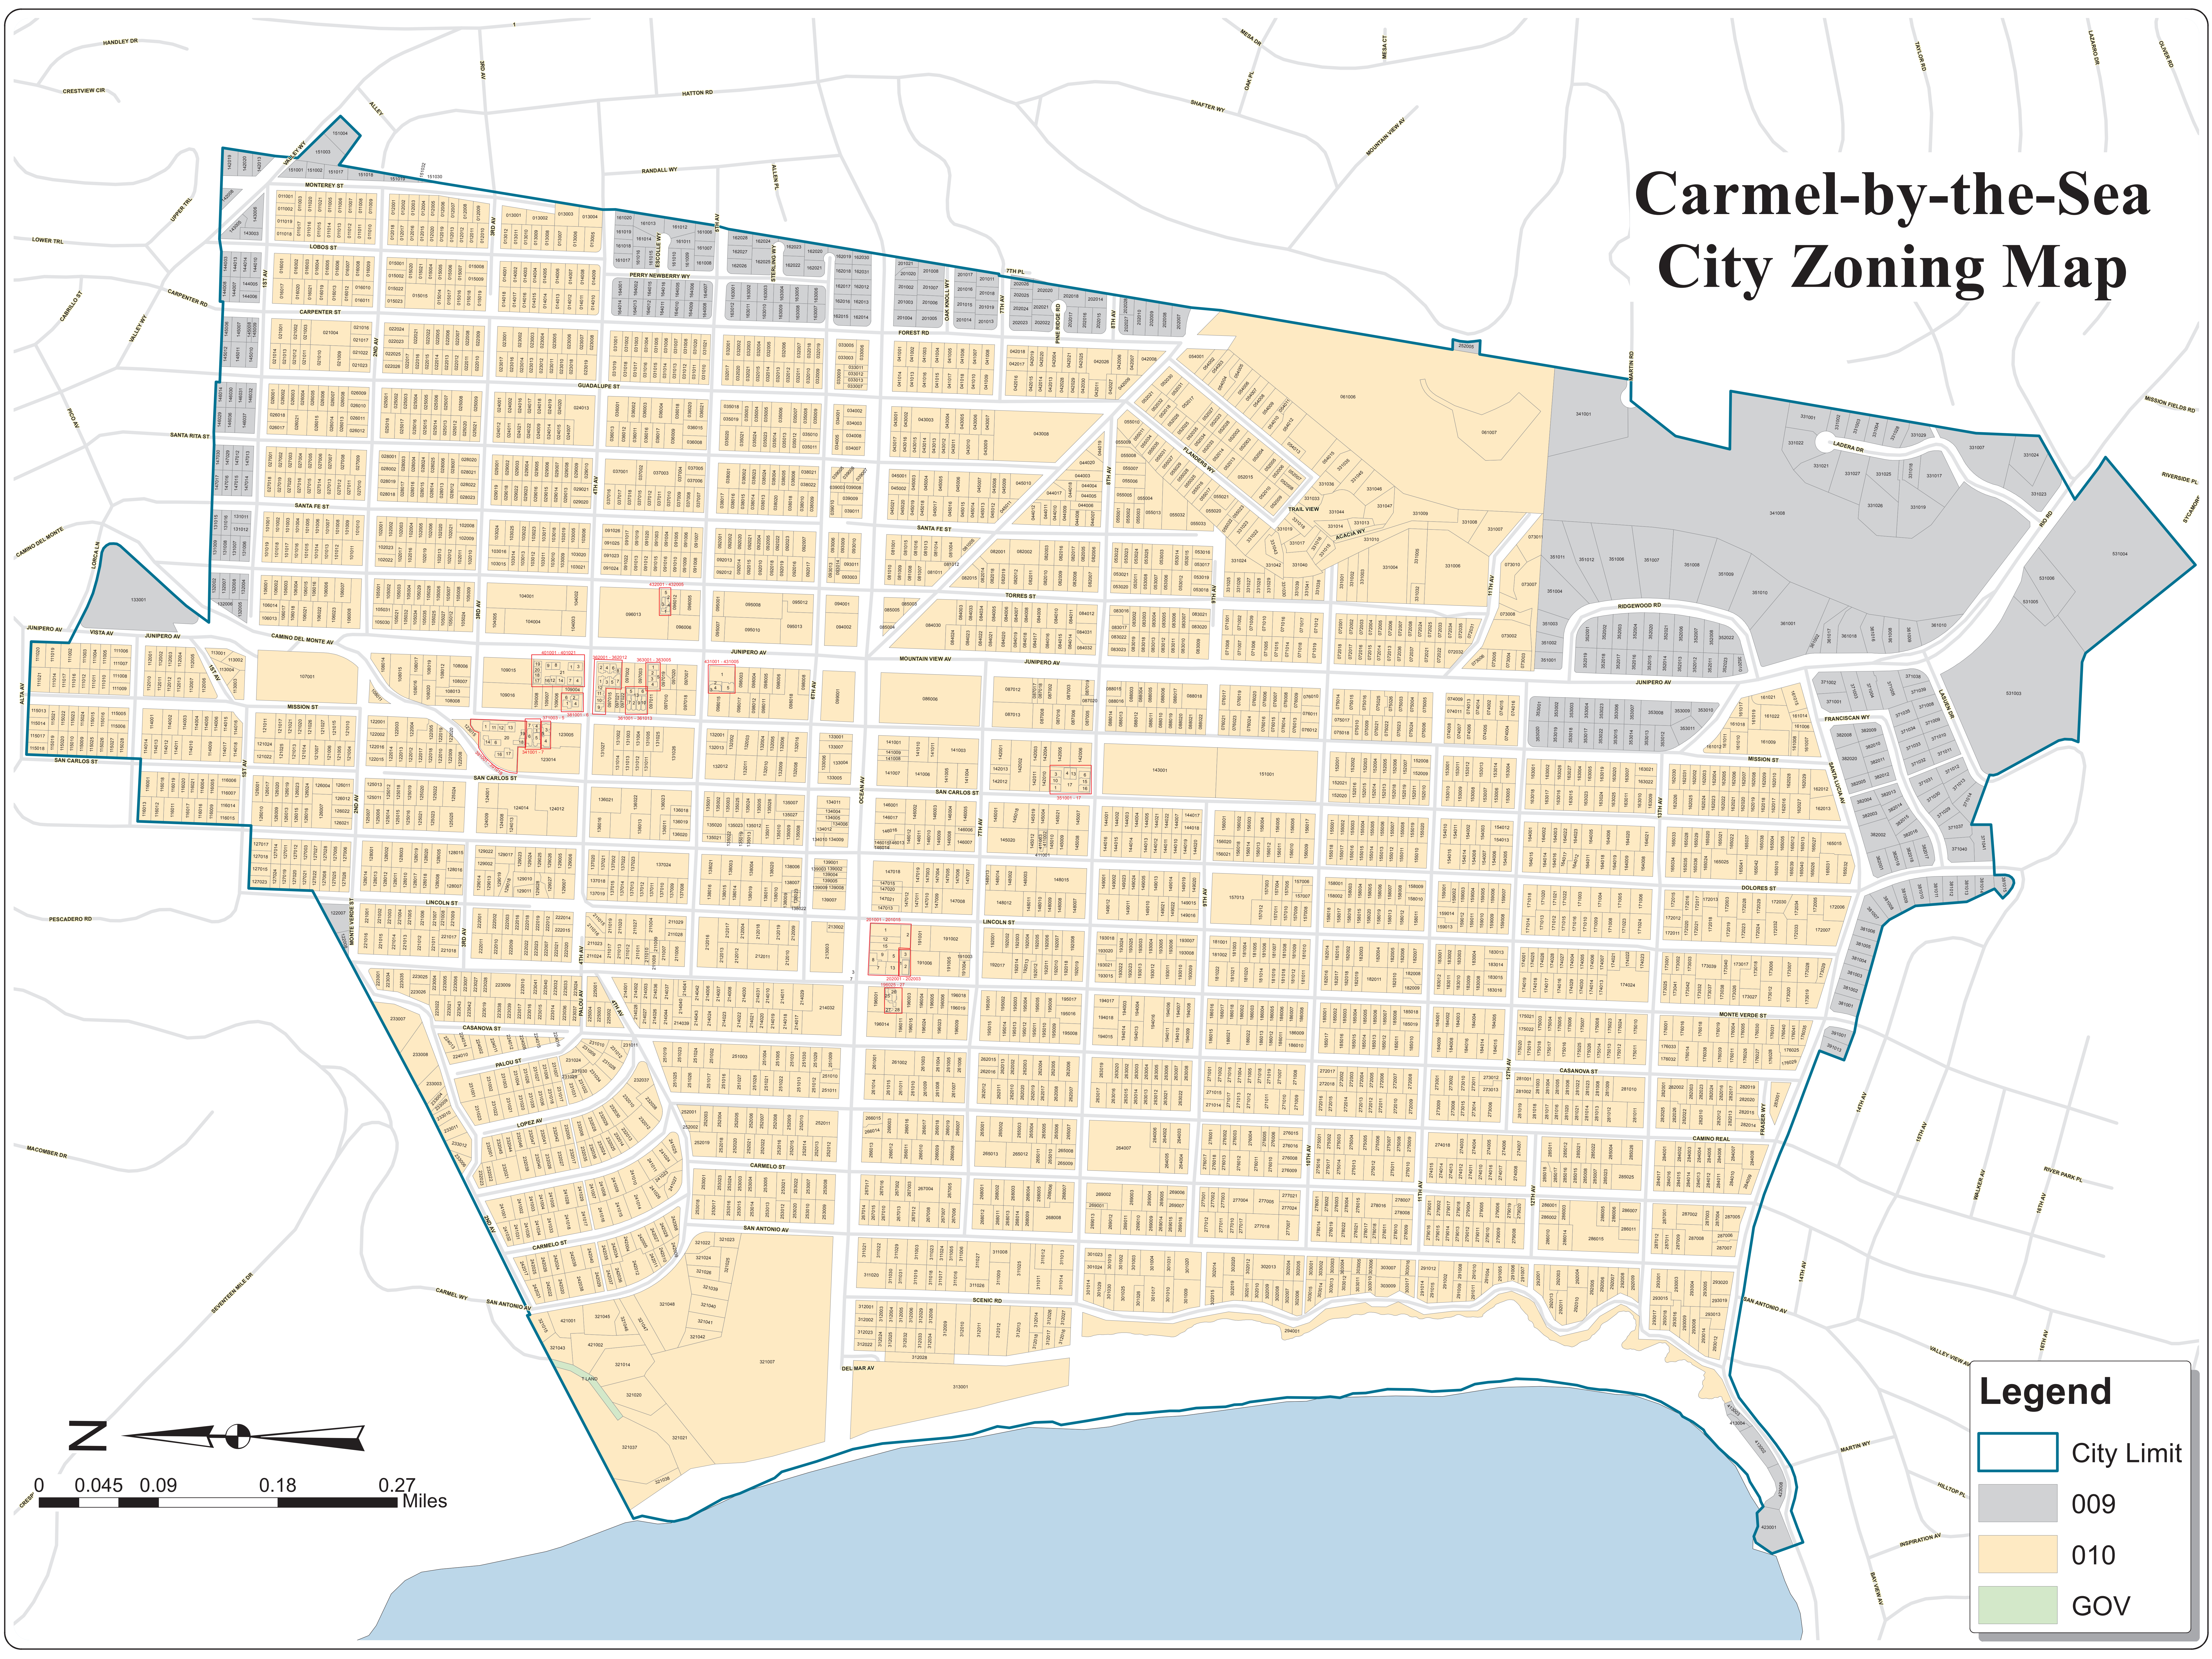

Carmel-by-the-Sea City Zoning Map

Legend

- City Limit
- 009
- 010
- GOV